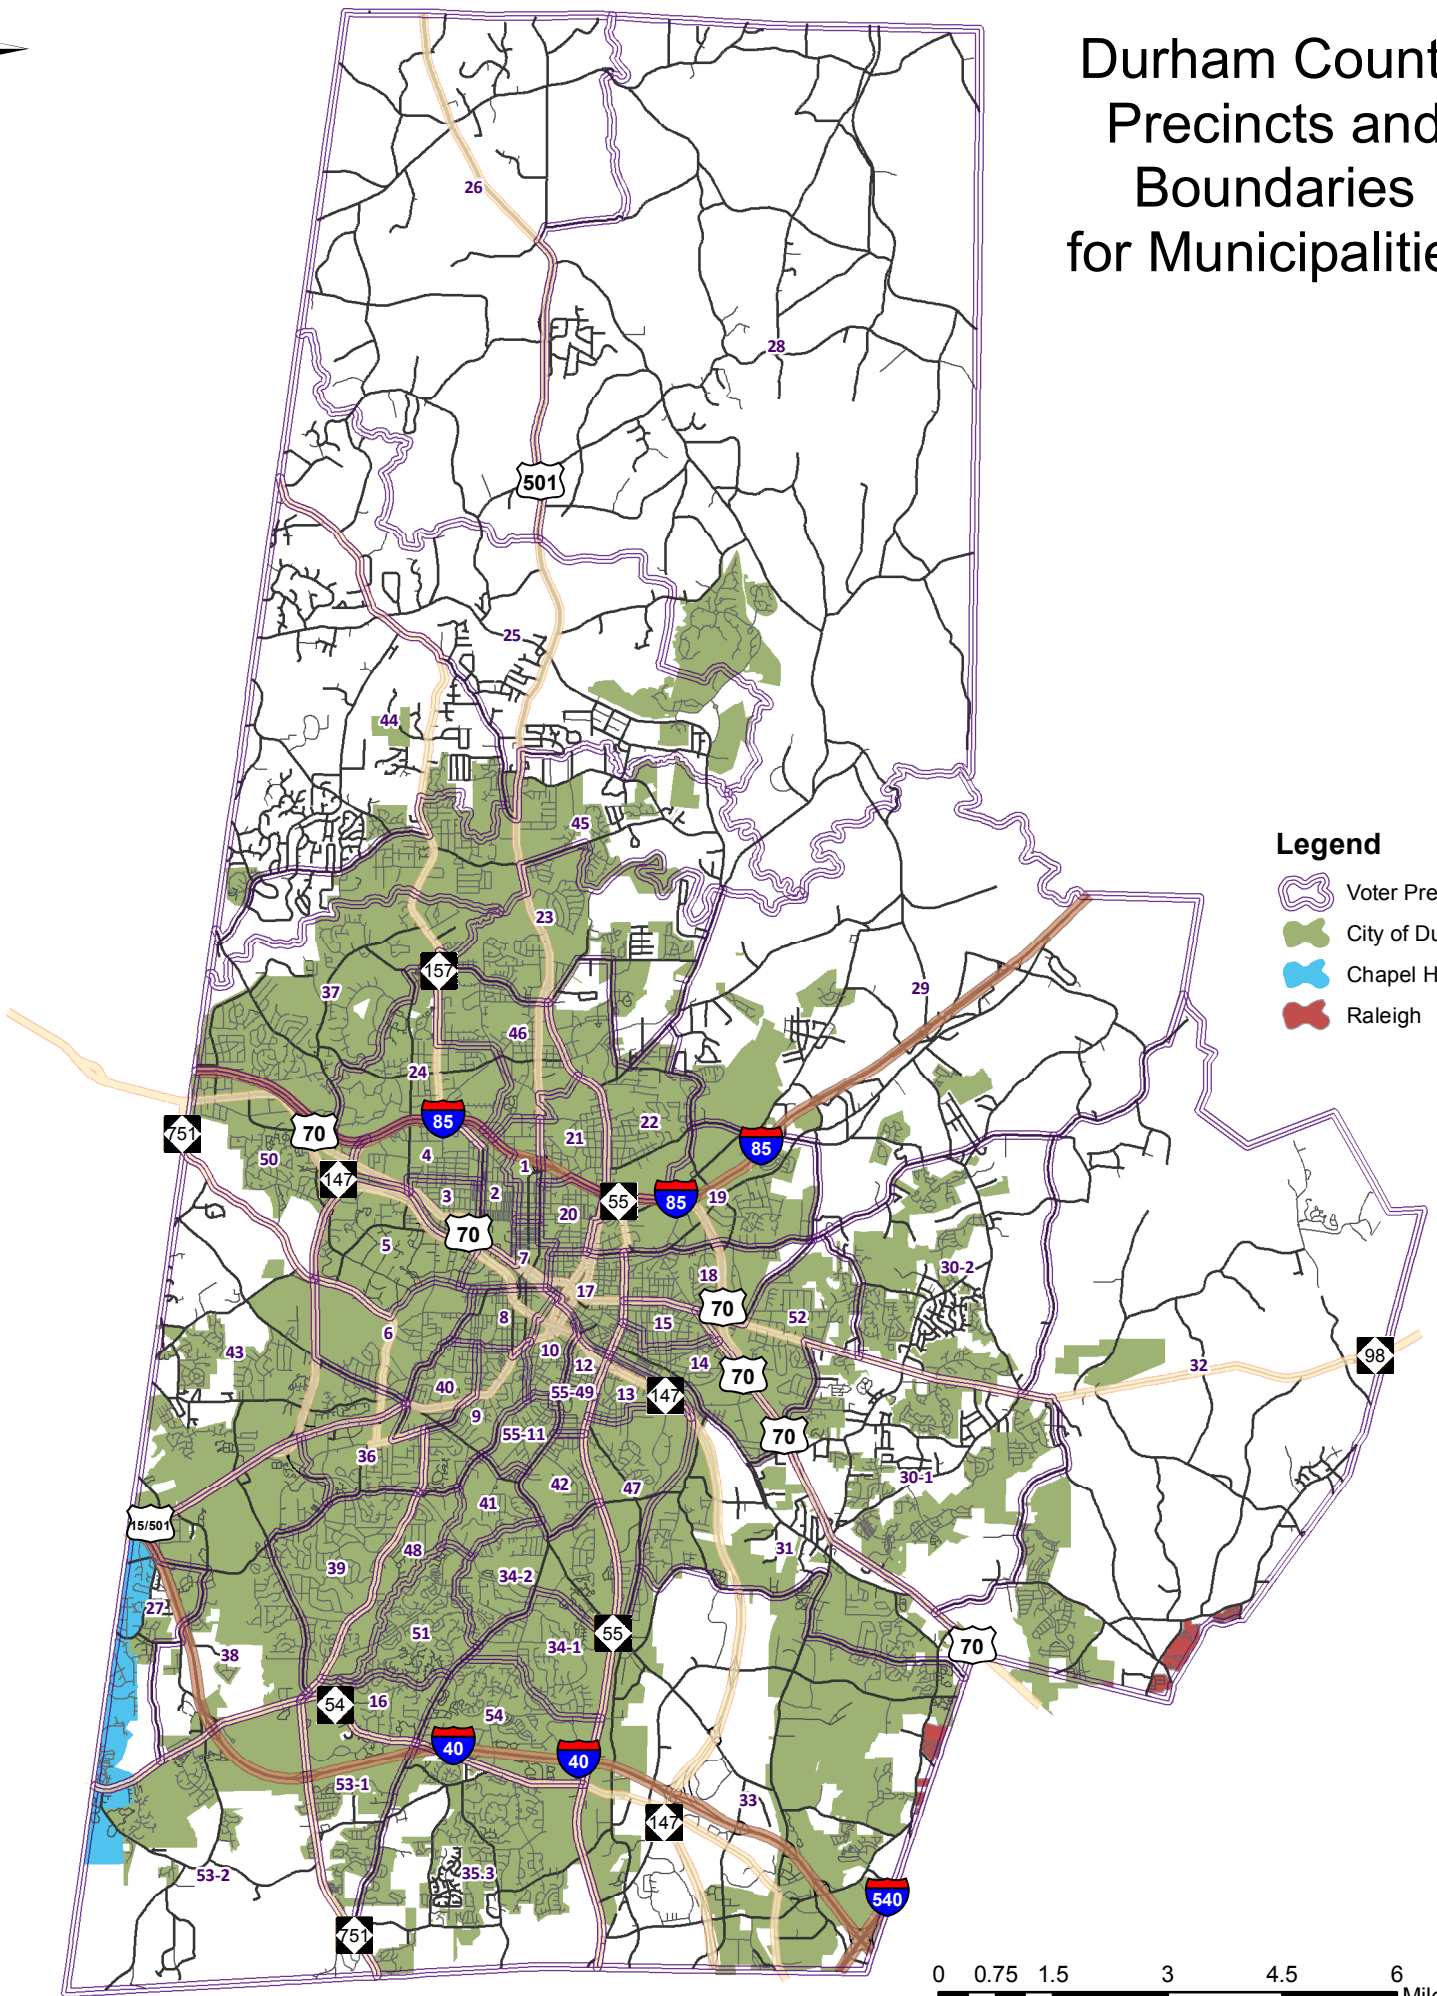

Durham County Precincts and Boundaries for Municipalities

Legend

-  Voter Precincts
-  City of Durham
-  Chapel Hill
-  Raleigh

0 0.75 1.5 3 4.5 6 Miles