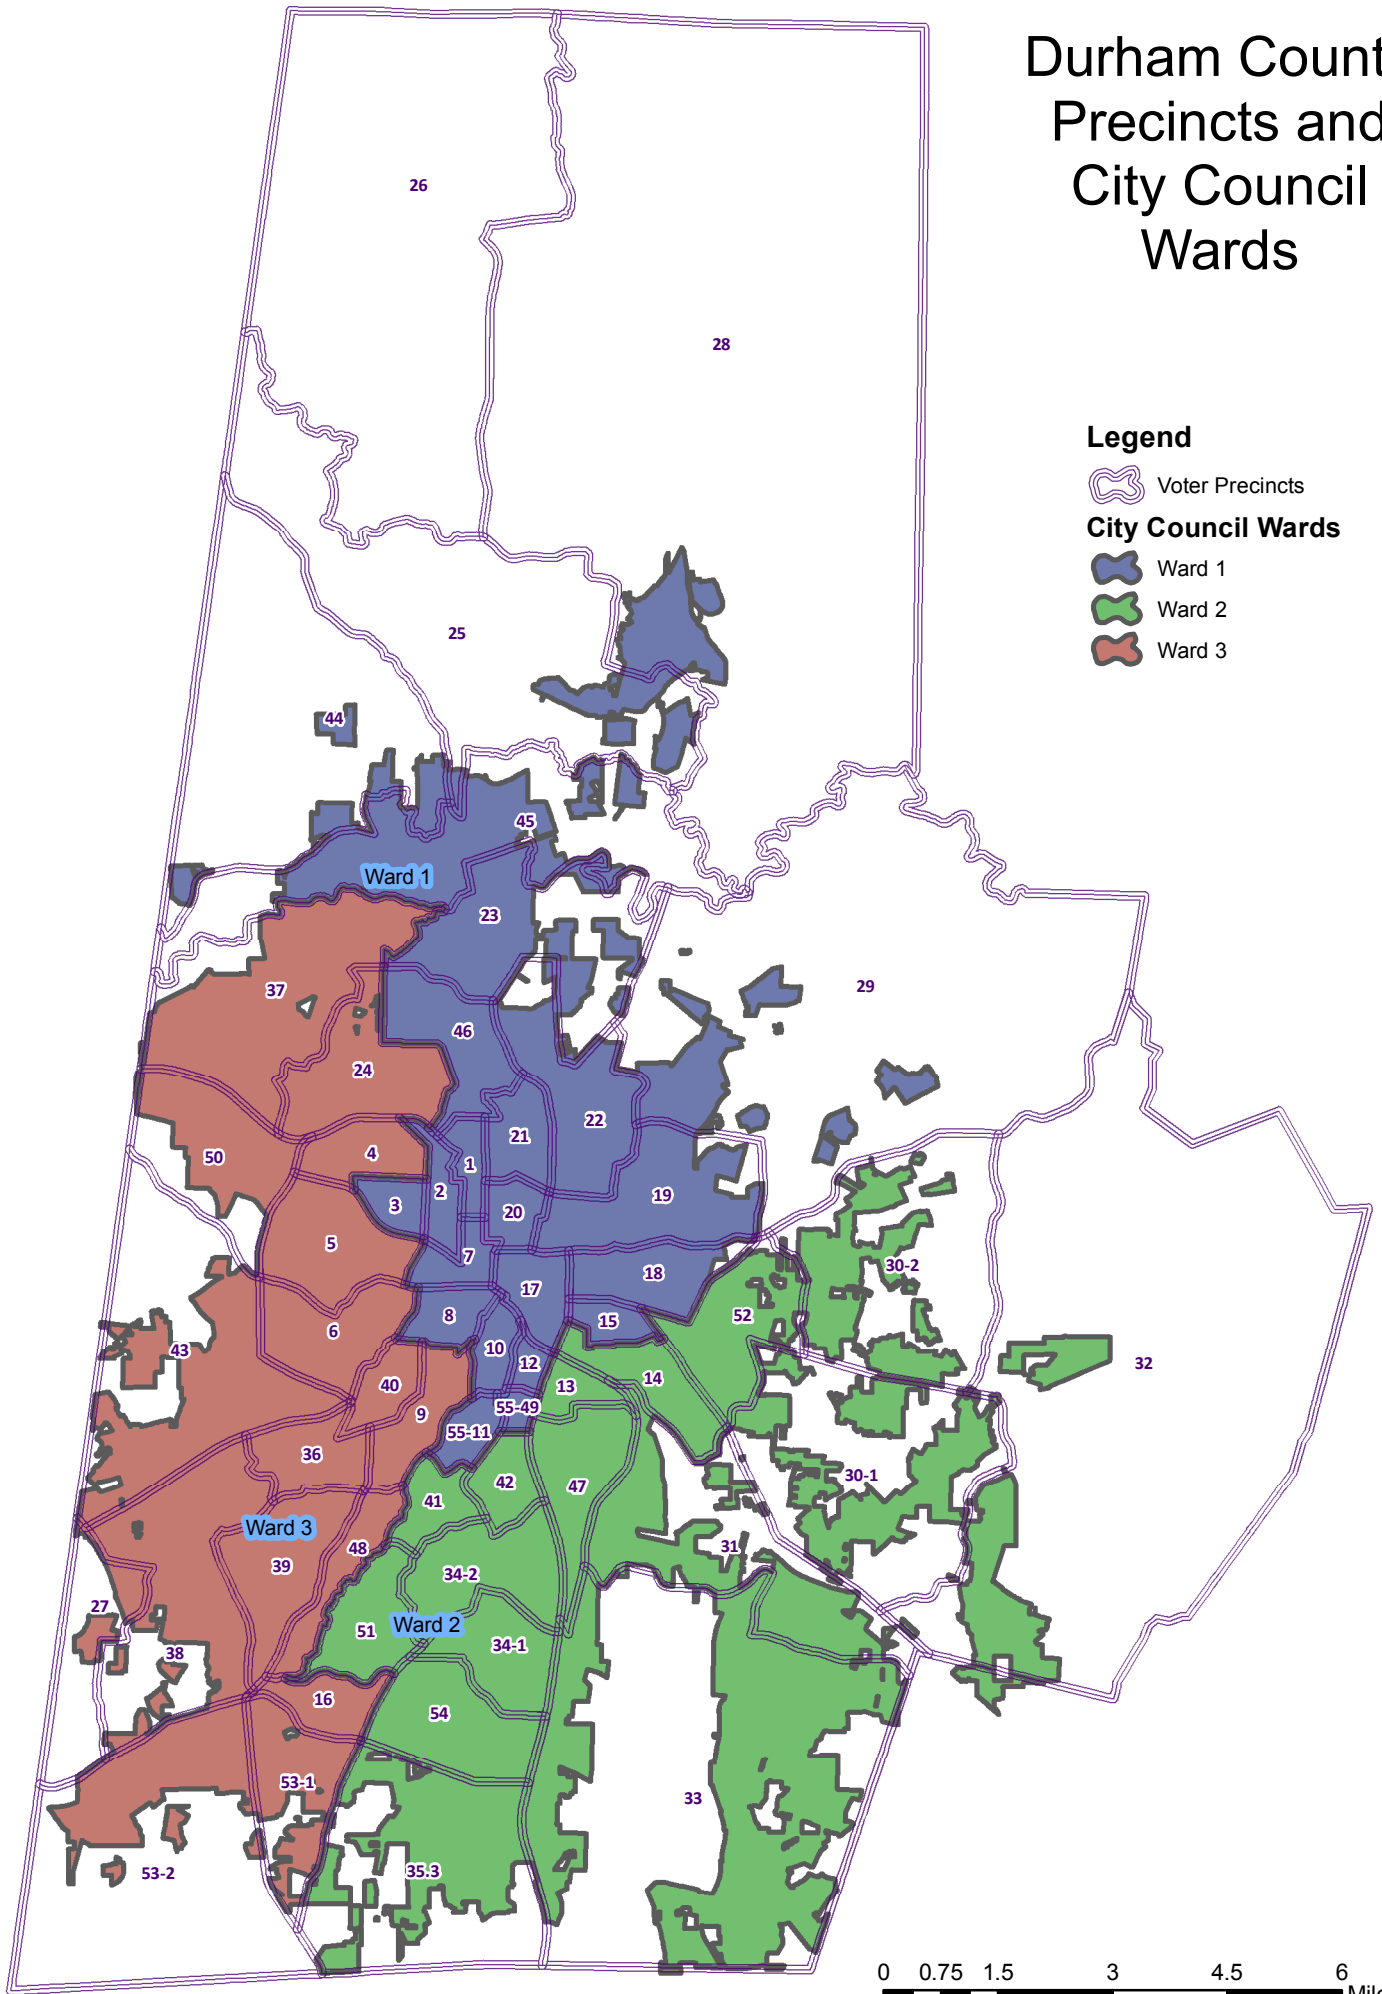

Durham County Precincts and City Council Wards

Legend

 Voter Precincts

City Council Wards

 Ward 1

 Ward 2

 Ward 3

0 0.75 1.5 3 4.5 6 Miles