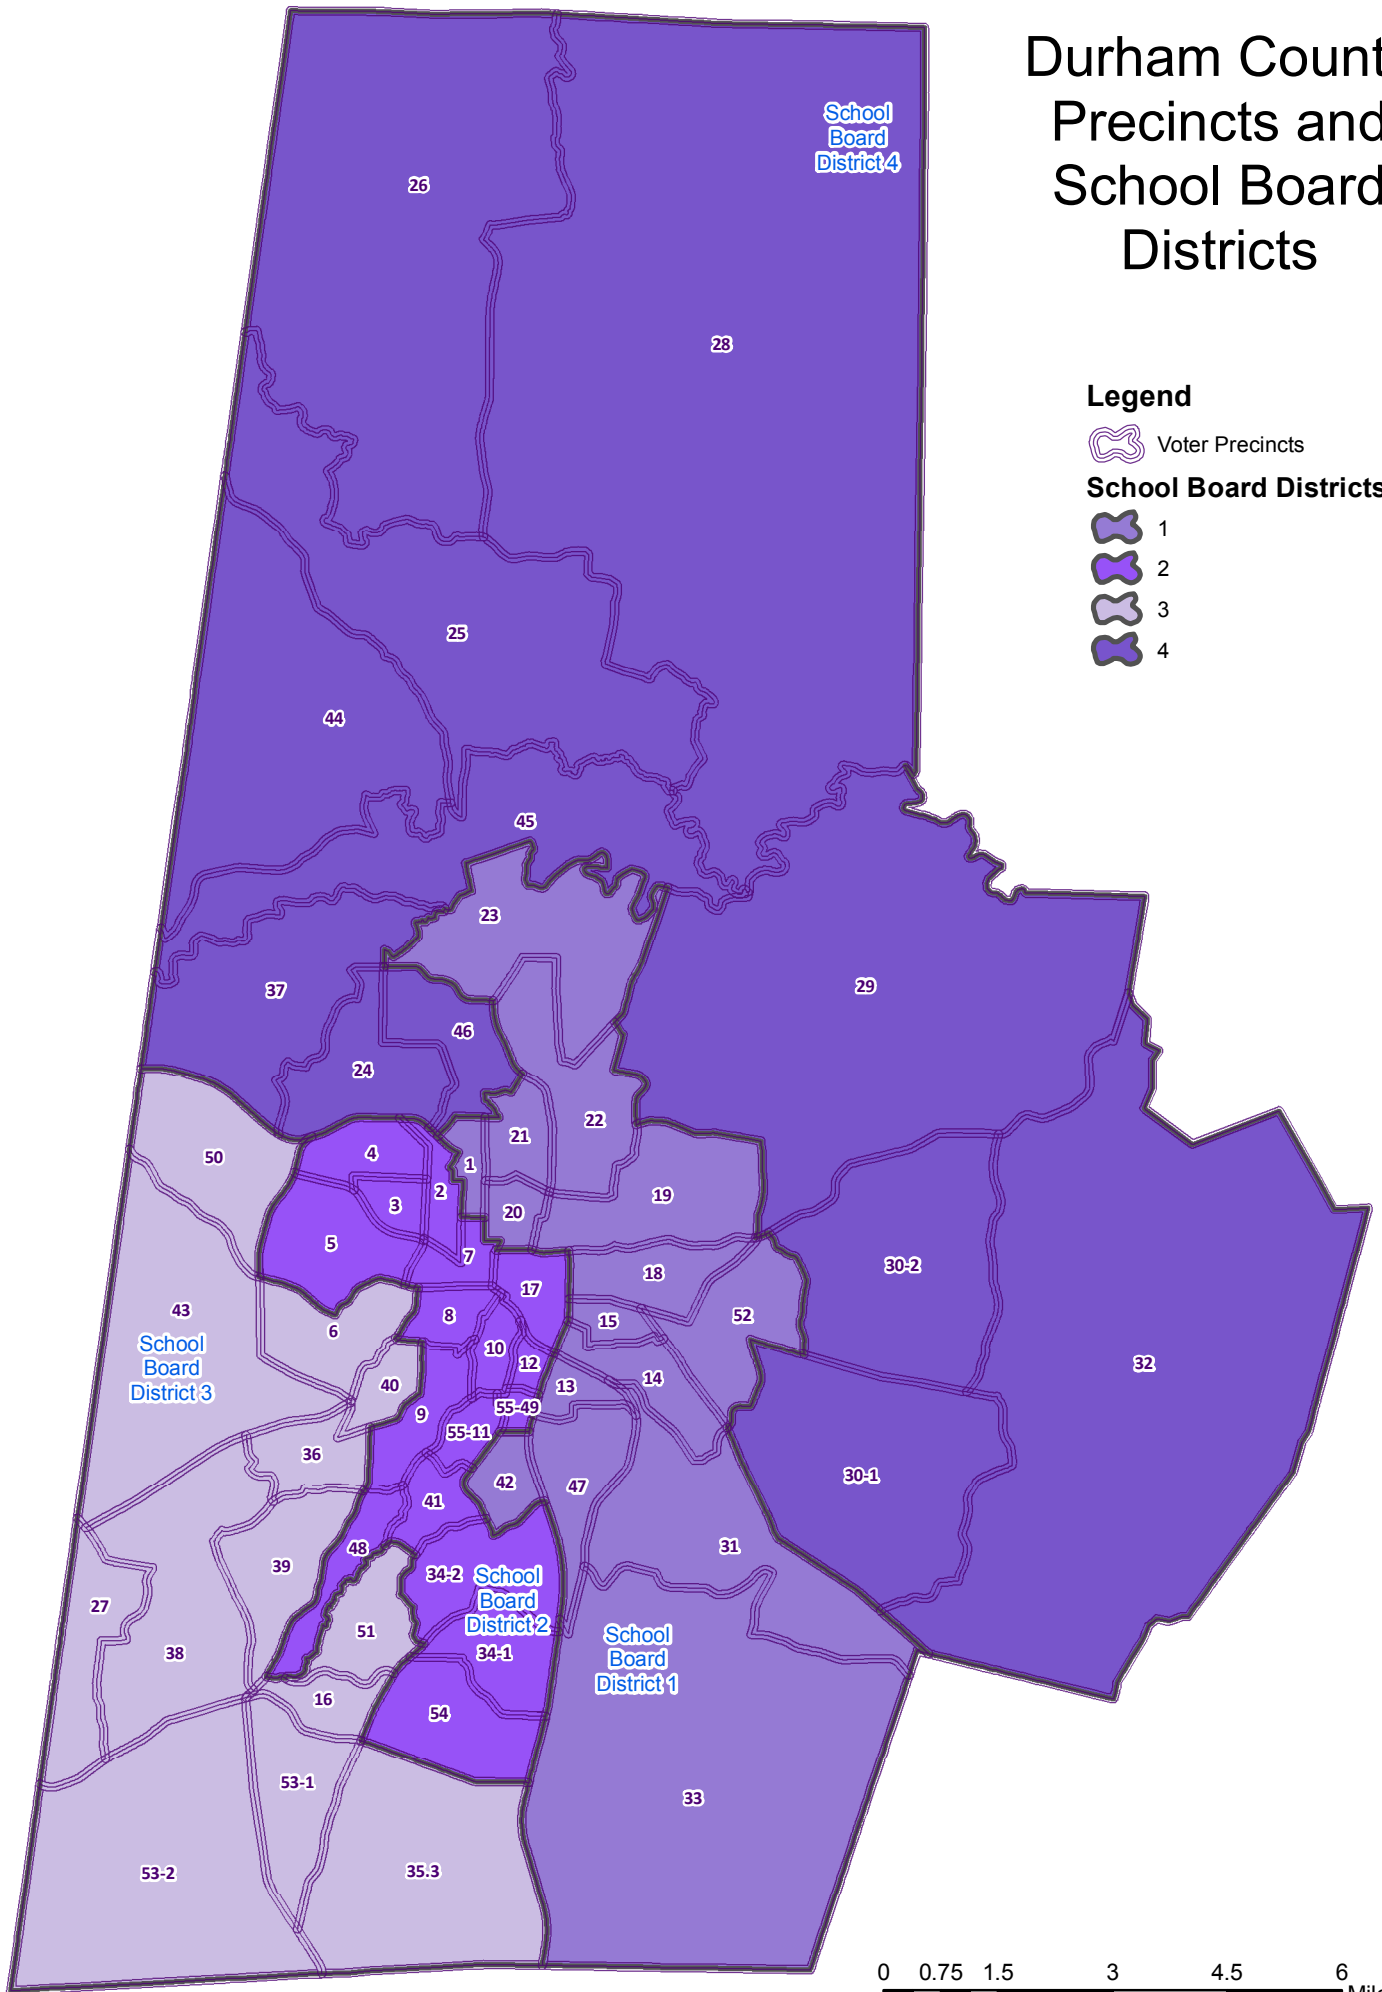

Durham County Precincts and School Board Districts

Legend

 Voter Precincts

School Board Districts

 1

 2

 3

 4

0 0.75 1.5 3 4.5 6 Miles